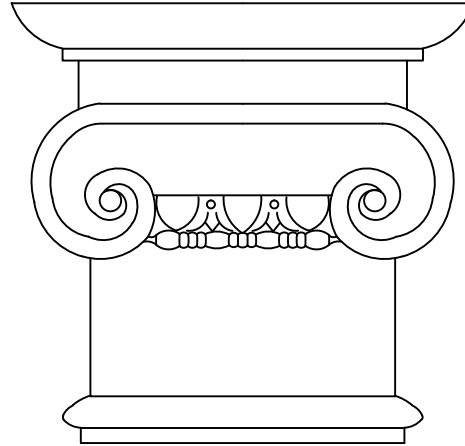

Projection :
1 3/4" 4.5cm

WIDTH: 8 1/4" 21cm

HIGHT:
7 7/8" 20cm

ITEM NUMBER: CAP08X07X02CL
8 1/4"W x 7 7/8"H Classic Ionic Capital (Fits Pilasters up to 5 3/4"W x 5/8"D)
(scale: 1.5:1)

AUTODESK

AUTODESK

P: 866.607.0453 / F: 866.591.3143
2300W. Main St. / Clarksville , TX 75426
sales@ekenamillwork.com /www.ekenamillwork.com